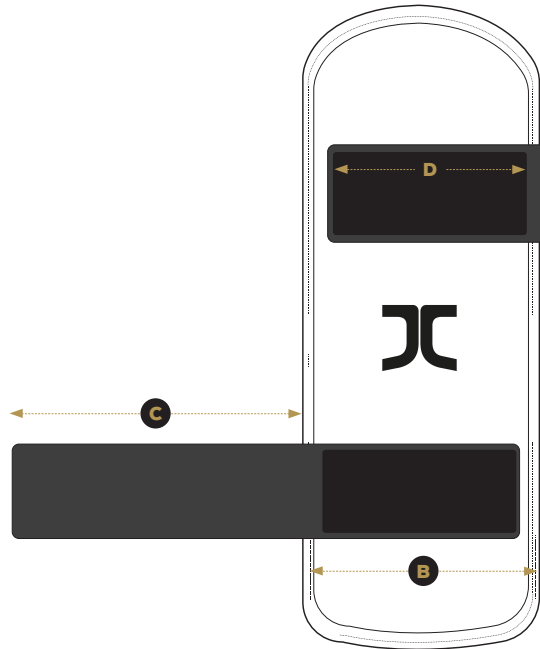

# SHIN PROTECTOR

FRONT

BACK

UNIT: CM

CATEGORY	XX-Small	X-Small	Small	Medium	Large	X-Large
A	24	26	28	31	33	36
B	17	18	19	19.5	21	23
C	23	25	27	28	30	32
D	21	22	24	25	26	28

PRODUCT CODE: JC-CL-1007