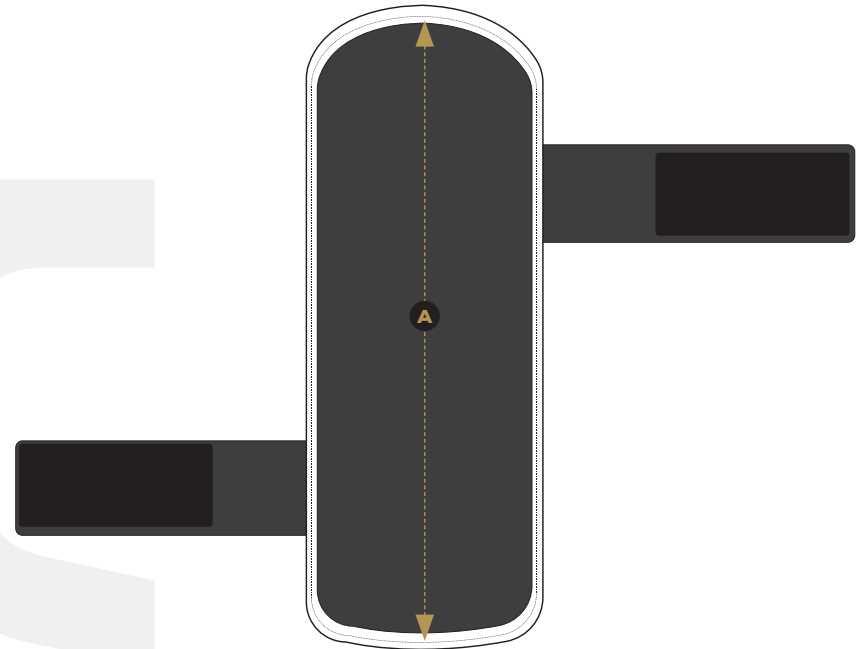

# SHIN PROTECTOR

FRONT

BACK

UNIT: CM

CATEGORY	XX-Small	X-Small	Small	Medium	Large	X-Large
A	24	26	28	31	33	36
B	17	18	19	19.5	21	23
C	23	25	27	28	30	32
D	21	22	24	25	26	28

PRODUCT CODE: JC-CL-1007