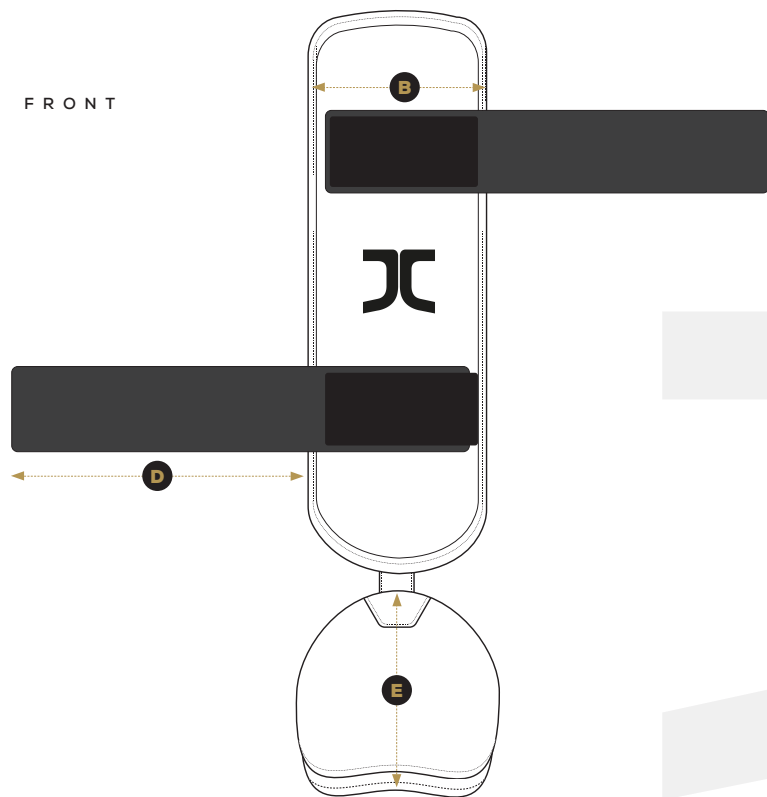

SHIN & FOOT PROTECTOR

UNIT: CM

CATEGORY	XX-Small	X-Small	Small	Medium	Large	X-Large
A	26.5	28	30	32.5	35	38
B	17	18	19	20	22	24
C	23	25	27	28	30	32
D	21	23	25	26	28	30
E	10	11	12	13	14	15

PRODUCT CODE: JC-CL-1008