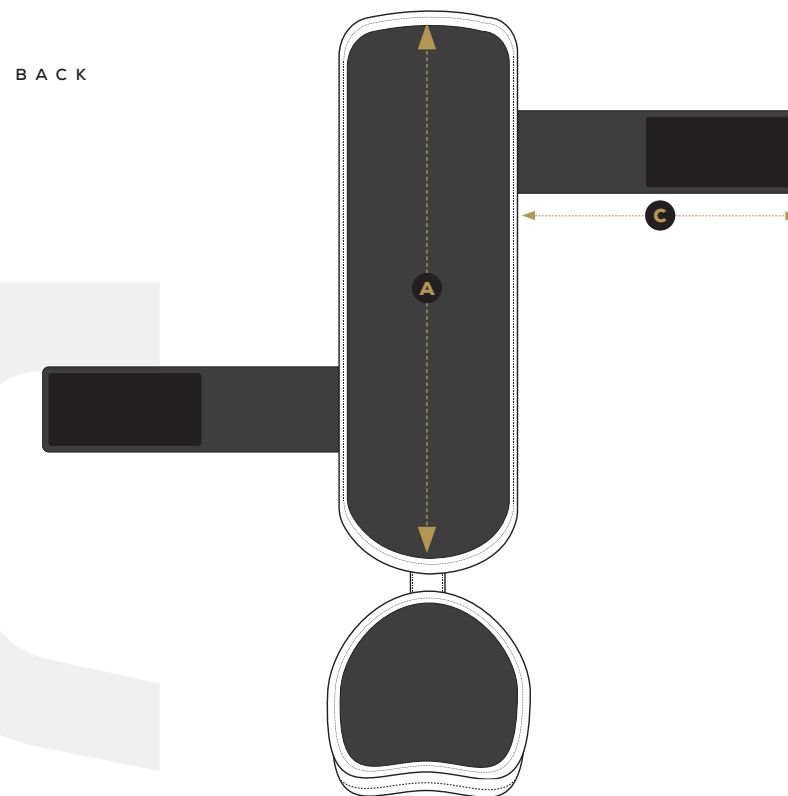

SHIN & FOOT PROTECTOR

UNIT: CM

CATEGORY	XX-Small	X-Small	Small	Medium	Large	X-Large
A	26.5	28	30	32.5	35	38
B	17	18	19	20	22	24
C	23	25	27	28	30	32
D	21	23	25	26	28	30
E	10	11	12	13	14	15

PRODUCT CODE: JC-CL-1008