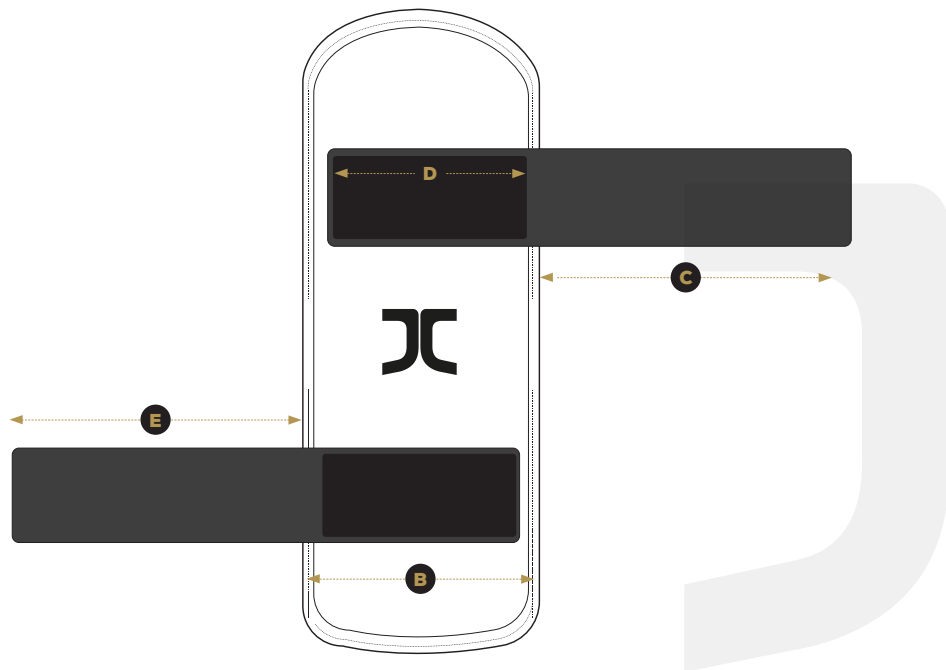

# SHIN PROTECTOR

FRONT

BACK

UNIT: CM

CATEGORY	XX-Small	X-Small	Small	Medium	Large	X-Large
A	24	26	28	31	33	36
B	17	18	19	20	21	22
C	25	27	29	30	32	34
D	15	15	15	15	15	15
E	20	22	24	26	28	30
F	9	9	9	9	9	9

PRODUCT CODE: JC-1007