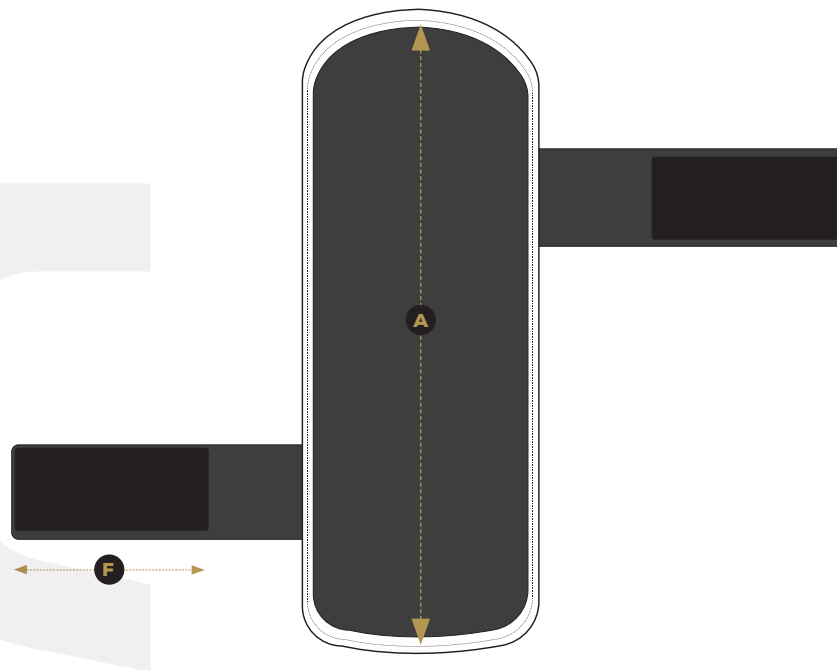

# SHIN PROTECTOR

FRONT

BACK

UNIT: CM

CATEGORY	XX-Small	X-Small	Small	Medium	Large	X-Large
A	24	26	28	31	33	36
B	17	18	19	20	21	22
C	25	27	29	30	32	34
D	15	15	15	15	15	15
E	20	22	24	26	28	30
F	9	9	9	9	9	9

PRODUCT CODE: JC-1007