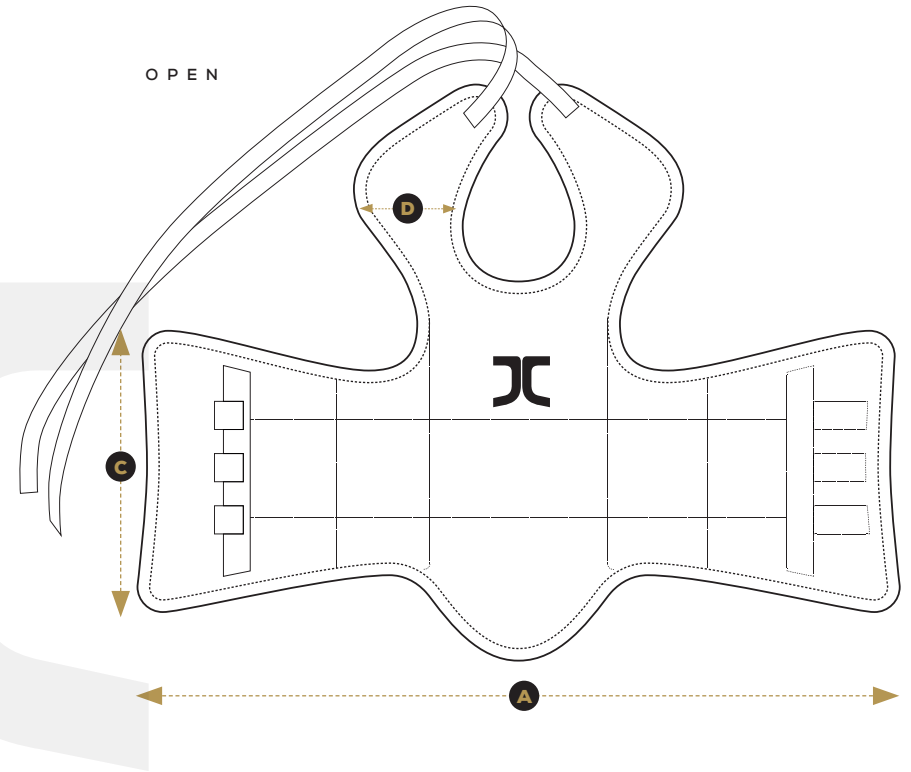

# CHEST PROTECTOR

FRONT

BACK

OPEN

UNIT: CM

CATEGORY	XX-Small	X-Small	Small	Medium	Large	X-Large
A	75	82	89.5	95	103.5	110.2
B	35	38	41	44	47	50
C	24	26.5	29	32.5	33.5	35.5
D	12	12.5	12.5	12.5	12.5	13
E	4	4	4	4	4	4

PRODUCT CODE: JC-CL-1004