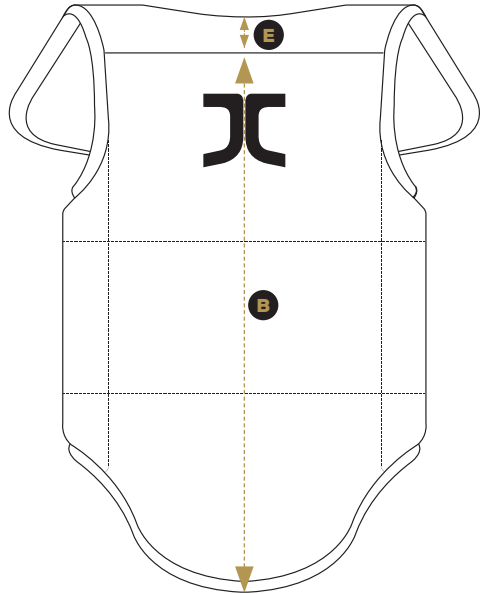

# CHEST PROTECTOR

FRONT

BACK

OPEN

UNIT: CM

CATEGORY	XX-Small	X-Small	Small	Medium	Large	X-Large
A	75	82	89.5	95	103.5	110.2
B	35	38	41	44	47	50
C	24	26.5	29	32.5	33.5	35.5
D	12	12.5	12.5	12.5	12.5	13
E	4	4	4	4	4	4

PRODUCT CODE: JC-CL-1004