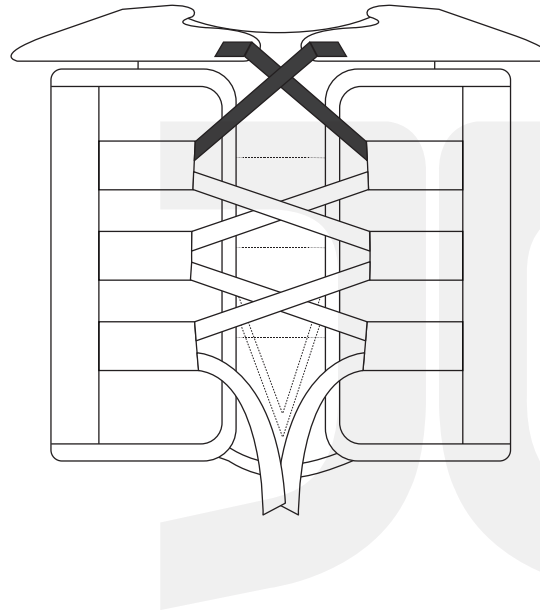

# CHEST PROTECTOR

FRONT

BACK

OPEN

UNIT: CM

CATEGORY	XX-Small	X-Small	Small	Medium	Large	X-Large
A	75	82	89.5	95	103.5	110.2
B	35	38	41	44	47	50
C	24	26.5	29	32.5	33.5	35.5
D	12	12.5	12.5	12.5	12.5	13
E	4	4	4	4	4	4

PRODUCT CODE: JC-CL-1004