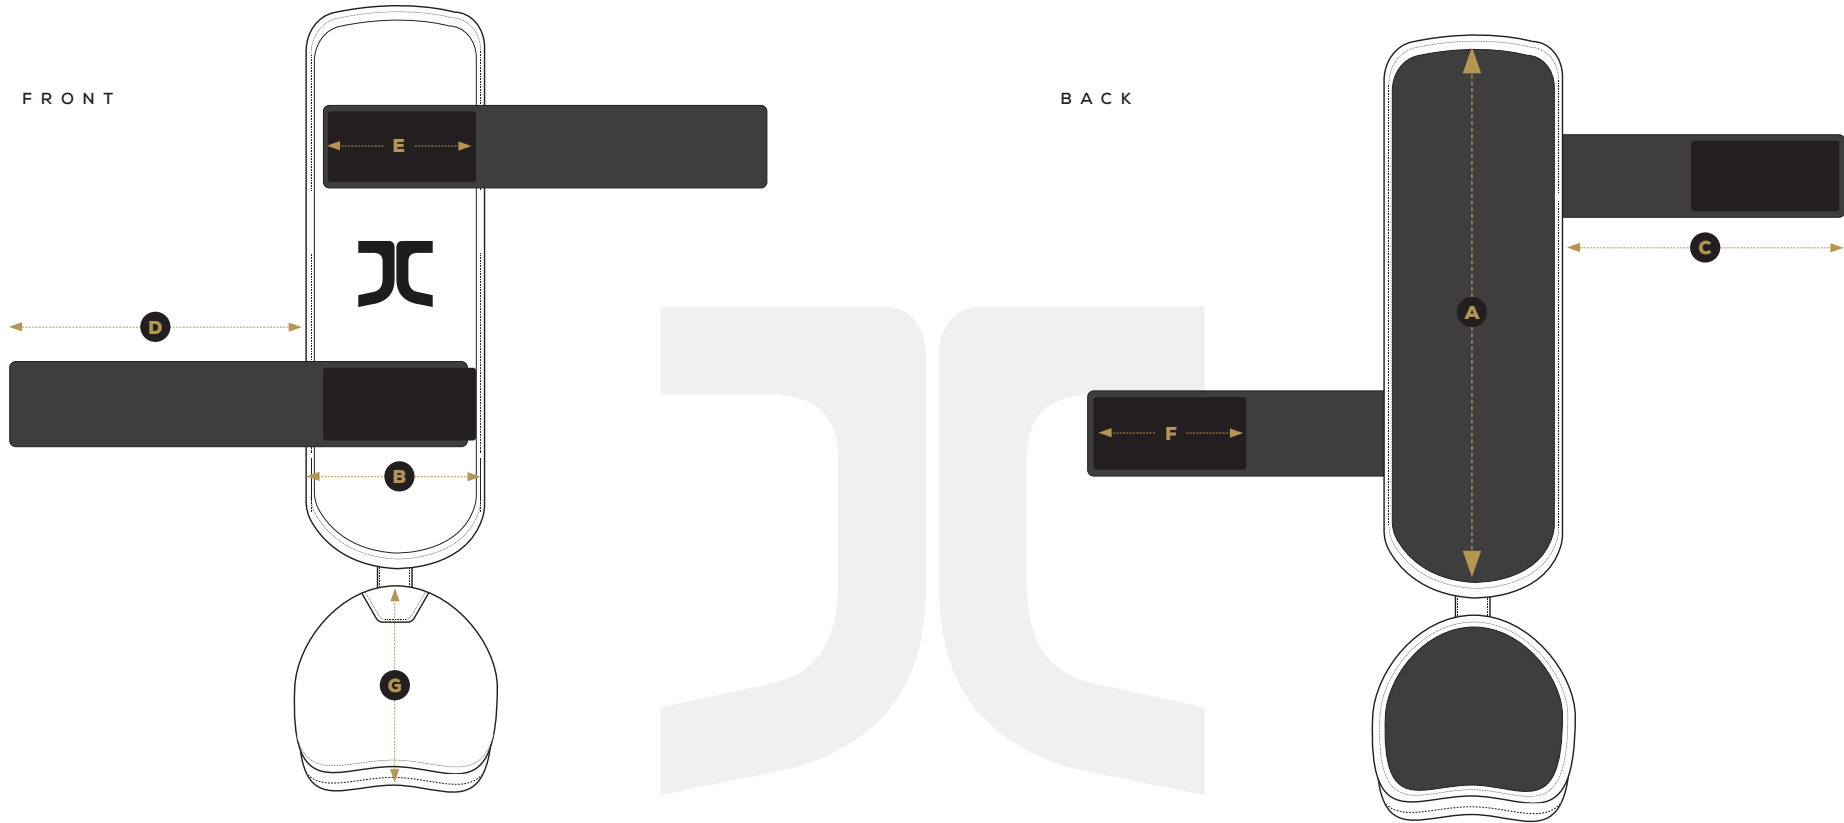

SHIN & FOOT PROTECTOR

UNIT: CM

CATEGORY	XX-Small	X-Small	Small	Medium	Large	X-Large
A	24	26	28	31	33	36
B	17	18	19	20	21	22
C	25	27	29	30	32	34
D	20	22	24	26	28	30
E	15	15	15	15	15	15
F	9	9	9	9	9	9
G	10	11	12	13.5	14.5	15

PRODUCT CODE: JC-1008