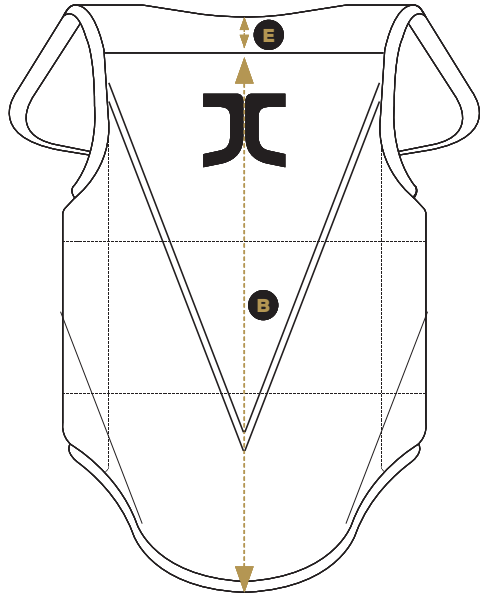

# CHEST PROTECTOR

FRONT

BACK

OPEN

UNIT: CM

CATEGORY	XX-Small	X-Small	Small	Medium	Large	X-Large
A	75	82	89.5	95	103.5	110.2
B	35	38	41	44	47	50
C	24	26.5	29	32.5	33.5	35.5
D	12	12.5	12.5	12.5	12.5	13
E	4	4	4	4	4	4

PRODUCT CODE: JC-1004