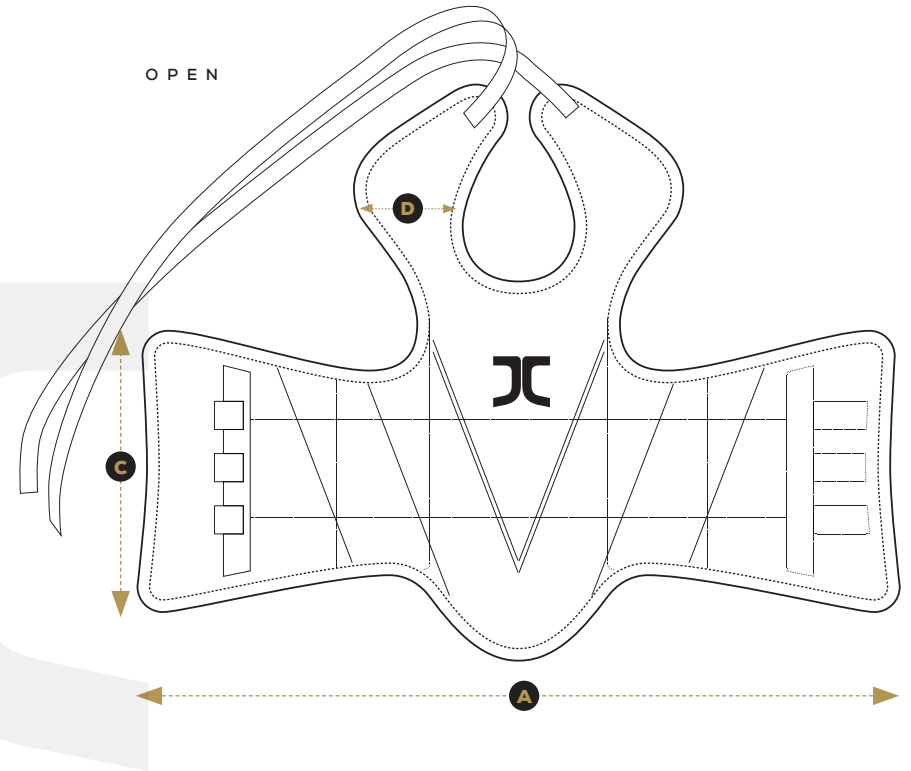

# CHEST PROTECTOR

FRONT

BACK

OPEN

UNIT: CM

CATEGORY	XX-Small	X-Small	Small	Medium	Large	X-Large
A	75	82	89.5	95	103.5	110.2
B	35	38	41	44	47	50
C	24	26.5	29	32.5	33.5	35.5
D	12	12.5	12.5	12.5	12.5	13
E	4	4	4	4	4	4

PRODUCT CODE: JC-1004