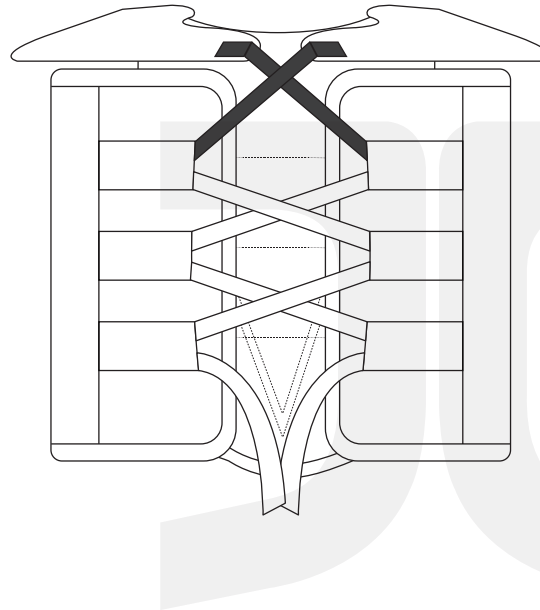

# CHEST PROTECTOR

FRONT

BACK

OPEN

UNIT: CM

CATEGORY	XX-Small	X-Small	Small	Medium	Large	X-Large
A	75	82	89.5	95	103.5	110.2
B	35	38	41	44	47	50
C	24	26.5	29	32.5	33.5	35.5
D	12	12.5	12.5	12.5	12.5	13
E	4	4	4	4	4	4

PRODUCT CODE: JC-1004