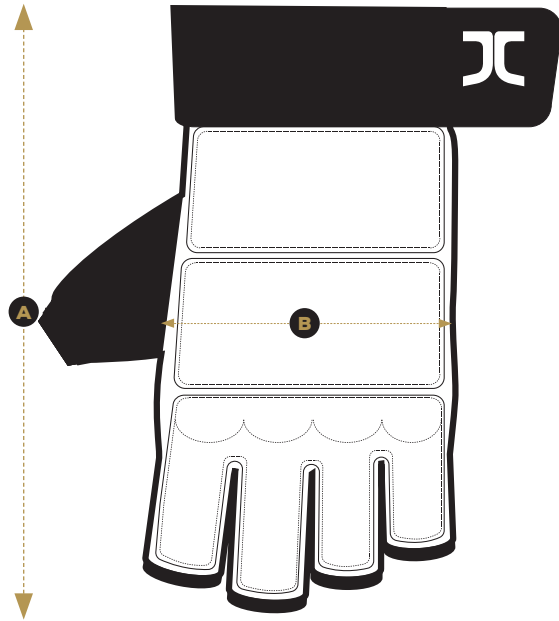

HAND PROTECTOR

FRONT

BACK

UNIT: CM

CATEGORY	XX-Small	X-Small	Small	Medium	Large	X-Large
A	15	16	17	18	19	20
B	8.6	9	9.3	9.6	10	10.4

PRODUCT CODE: JC-CL-1009