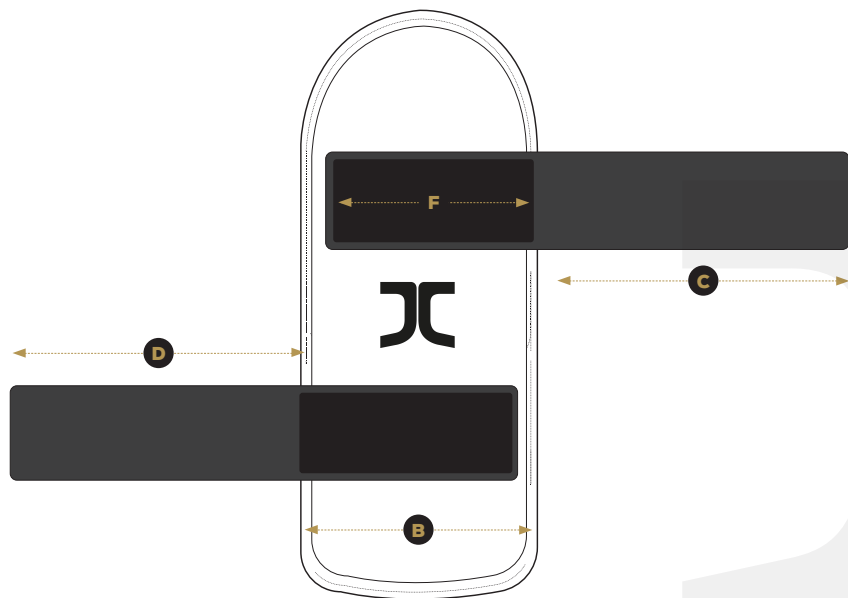

ARM PROTECTOR

FRONT

BACK

UNIT: CM

CATEGORY	XX-Small	X-Small	Small	Medium	Large	X-Large
A	23	24	25	26	28	30
B	19.5	21	22	24	26	28
C	17	19	21	24	27	30
D	13	15	17	20	23	25.5
E	8	8	8	8	8	8
F	15	15	15	15	15	15

PRODUCT CODE: JC-1005