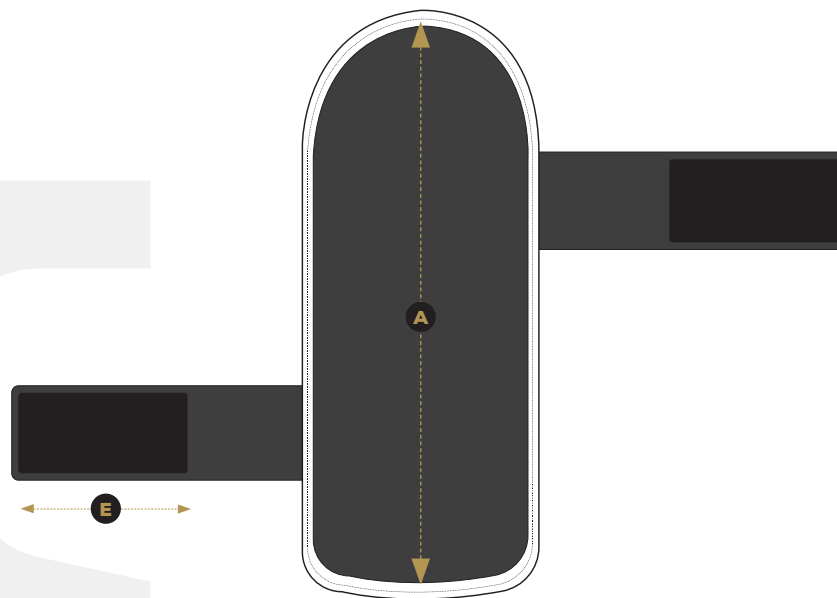

ARM PROTECTOR

FRONT

BACK

UNIT: CM

CATEGORY	XX-Small	X-Small	Small	Medium	Large	X-Large
A	23	24	25	26	28	30
B	19.5	21	22	24	26	28
C	17	19	21	24	27	30
D	13	15	17	20	23	25.5
E	8	8	8	8	8	8
F	15	15	15	15	15	15

PRODUCT CODE: JC-1005