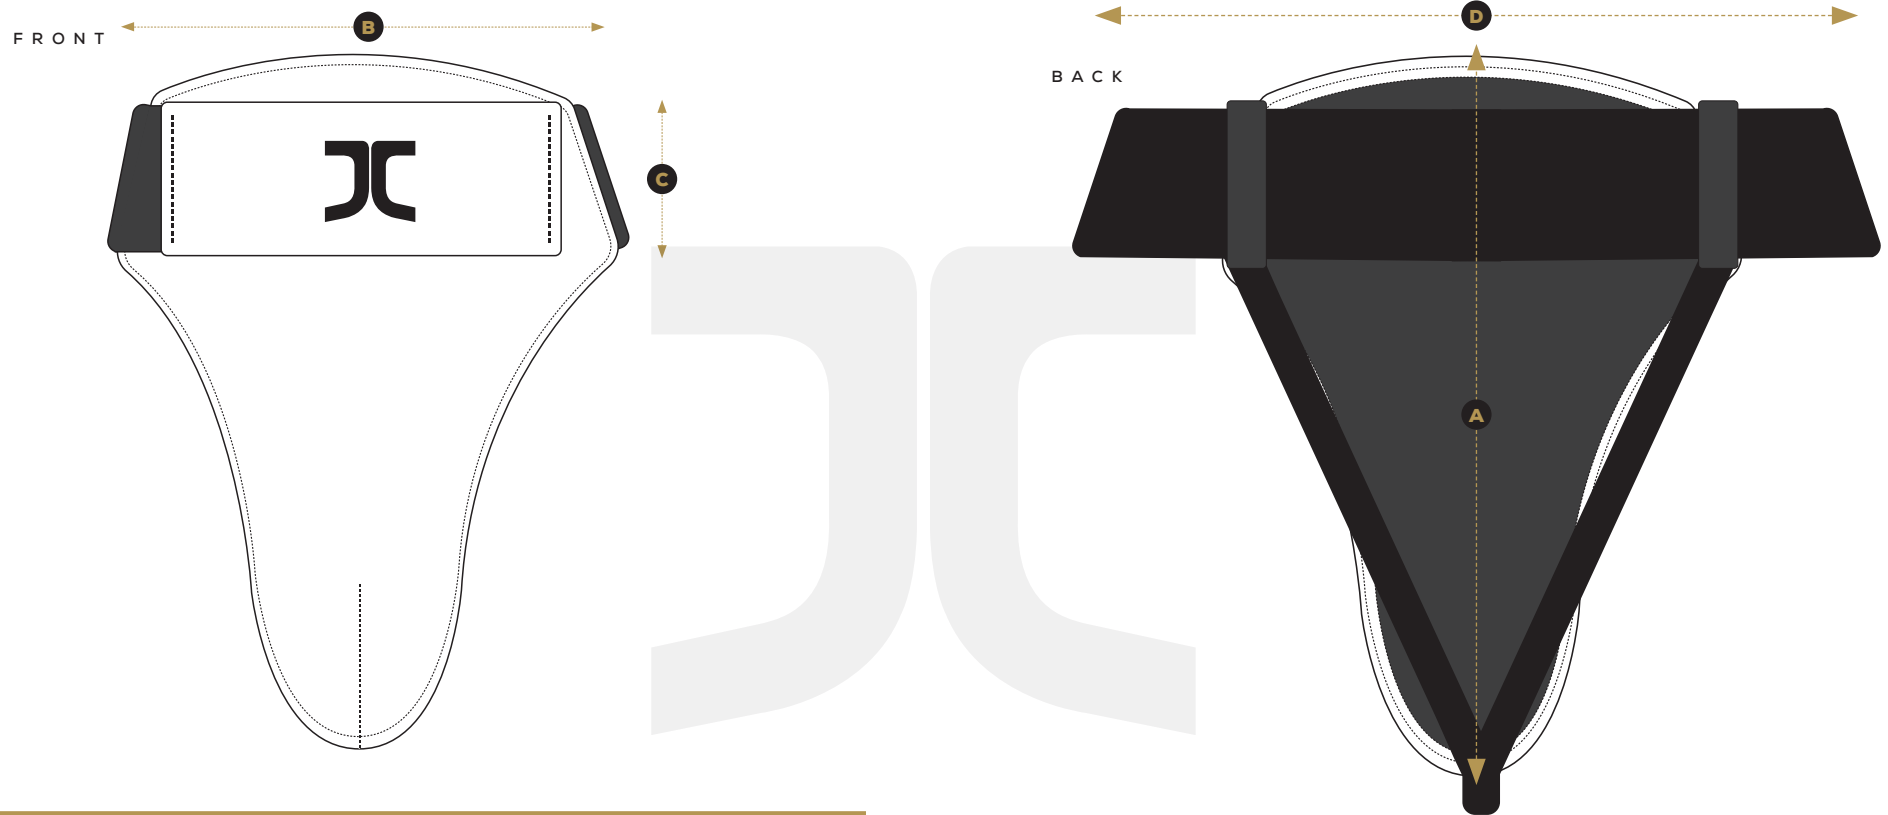

# GROIN PROTECTOR - MALE

UNIT: CM

CATEGORY	XX-Small	X-Small	Small	Medium	Large	X-Large
A	32	33	34	35	36	37
B	15	16	17	18	20	21.5
C	9.5	10	10	11	11	11
D	40	43	46	50	54	58

PRODUCT CODE: JC-1011