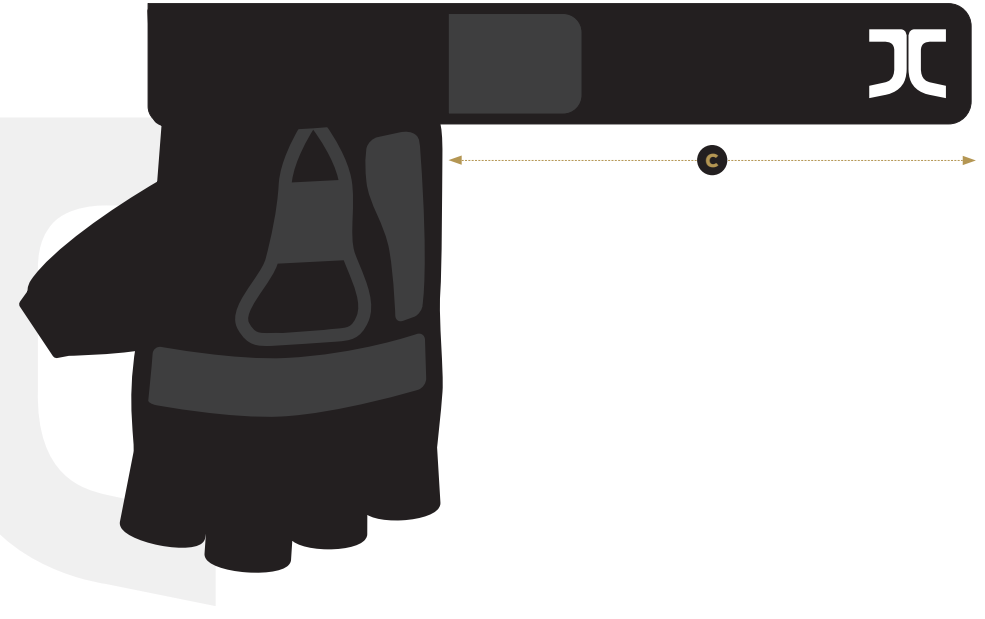

HAND PROTECTOR

FRONT

BACK

UNIT: CM

CATEGORY	XX-Small	X-Small	Small	Medium	Large	X-Large
A	15	16	17	18	19	20
B	8.6	9	9.3	9.6	10	10.4
C	22.5	23.5	24.5	25.5	26.5	27.5

PRODUCT CODE: JC-1009