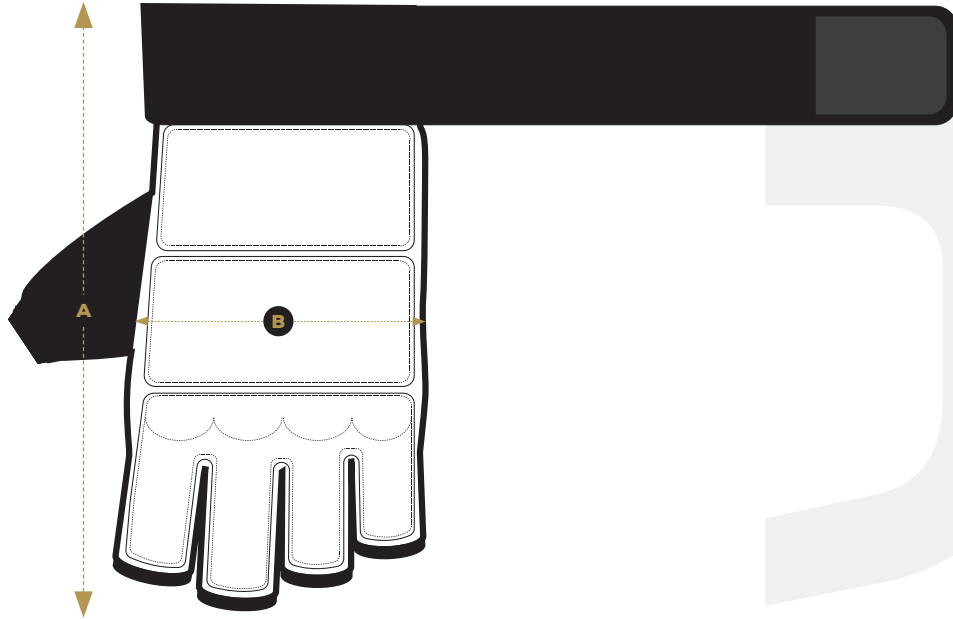

HAND PROTECTOR

FRONT

BACK

UNIT: CM

CATEGORY	XX-Small	X-Small	Small	Medium	Large	X-Large
A	15	16	17	18	19	20
B	8.6	9	9.3	9.6	10	10.4
C	22.5	23.5	24.5	25.5	26.5	27.5

PRODUCT CODE: JC-1009